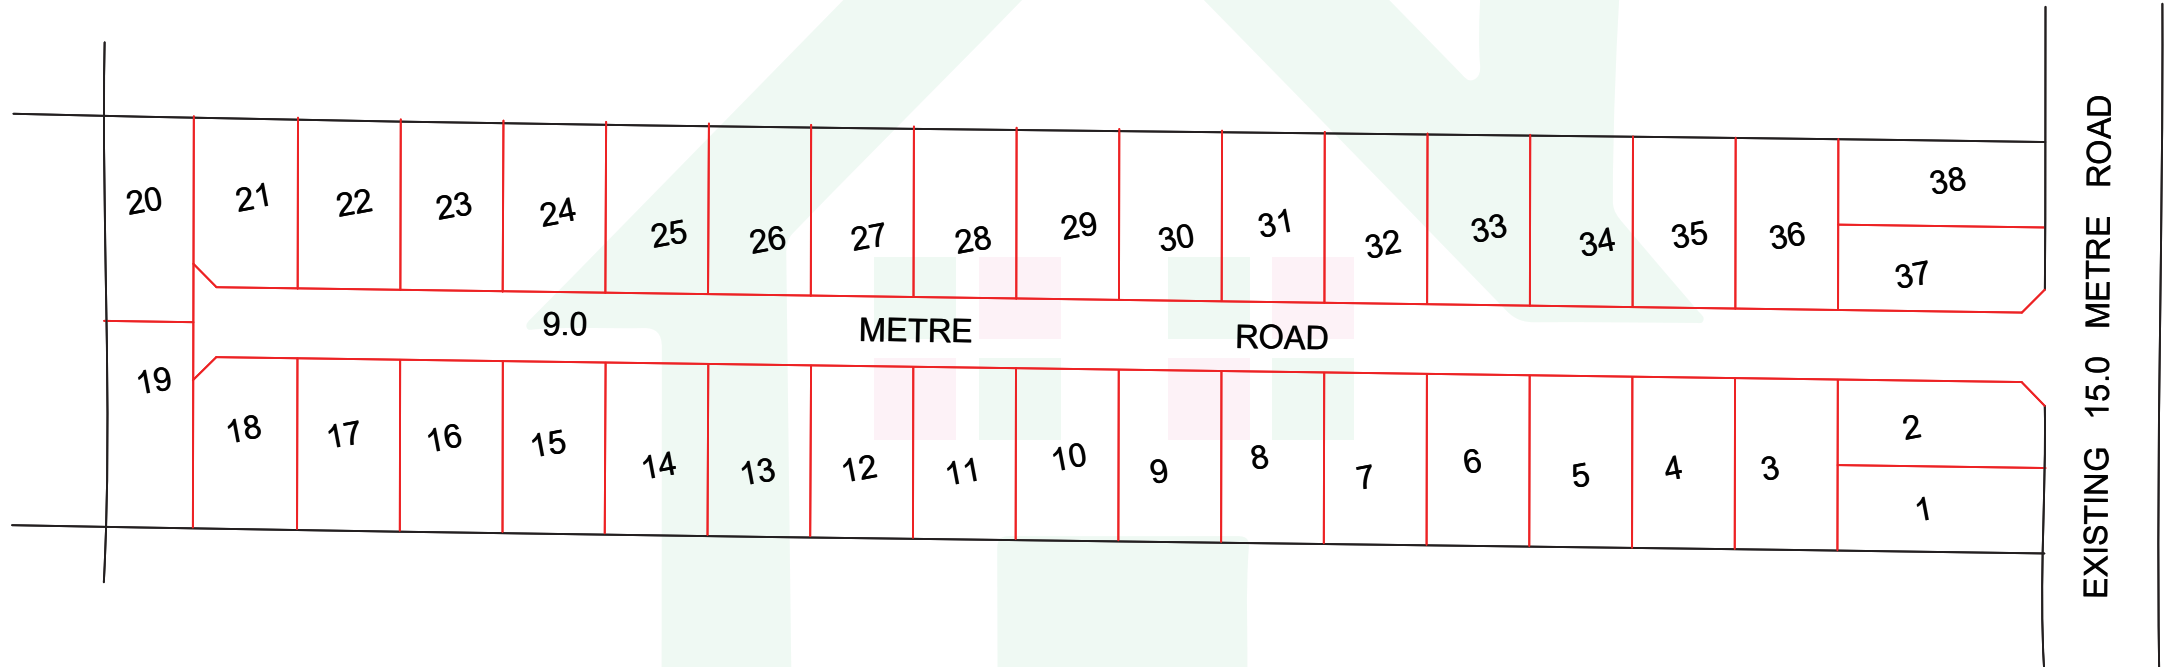

TOPCARE LANDS PLOT SKETCH

Your Trusted Home For Investment

www.topcarelands.co.ke

JUJA

PHASE 57 PLOTS

CASH PRICE:

690K

INSTALMENT

PRICE:

740K